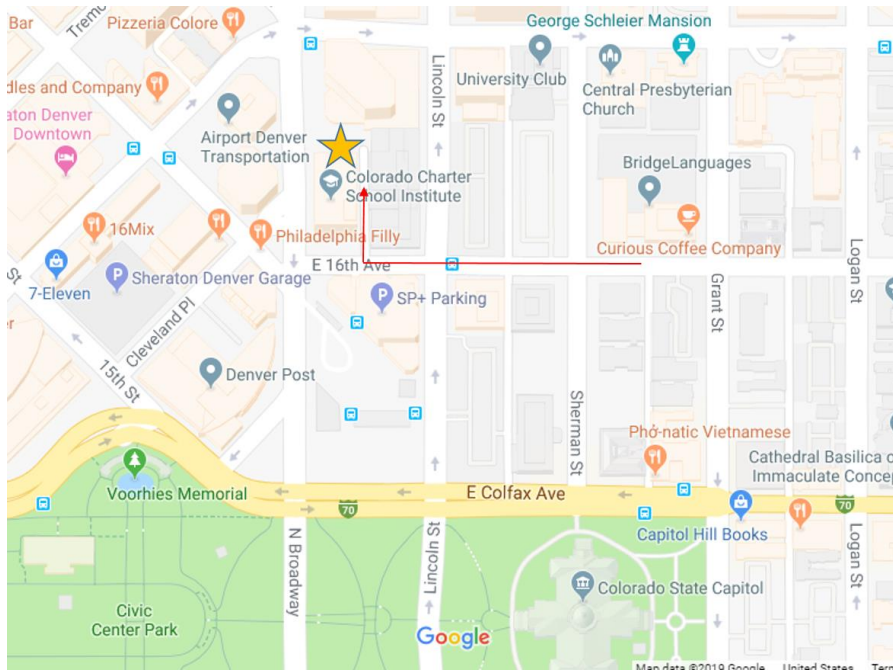

The Colorado Charter School Institute is located at 1600 N Broadway, Denver, CO 80202

CSI offices are located on the 12th floor in Suite 1250. The training space is located on the 5th floor.

Driving directions: It is best to enter the parking garage by driving west on E 16th Ave, and turning right into the alley marked “BOK Financial, Drive-Up ATM/Parking” (see image below).

Turn right at the BOK Financial sign. You will go down an alley all the way to the end.

Enter the parking garage (slopes down) at the end of the alley:

Follow signs for daily parking. You will take a ticket to be let in. CSI has validation tickets for when you are ready to depart.